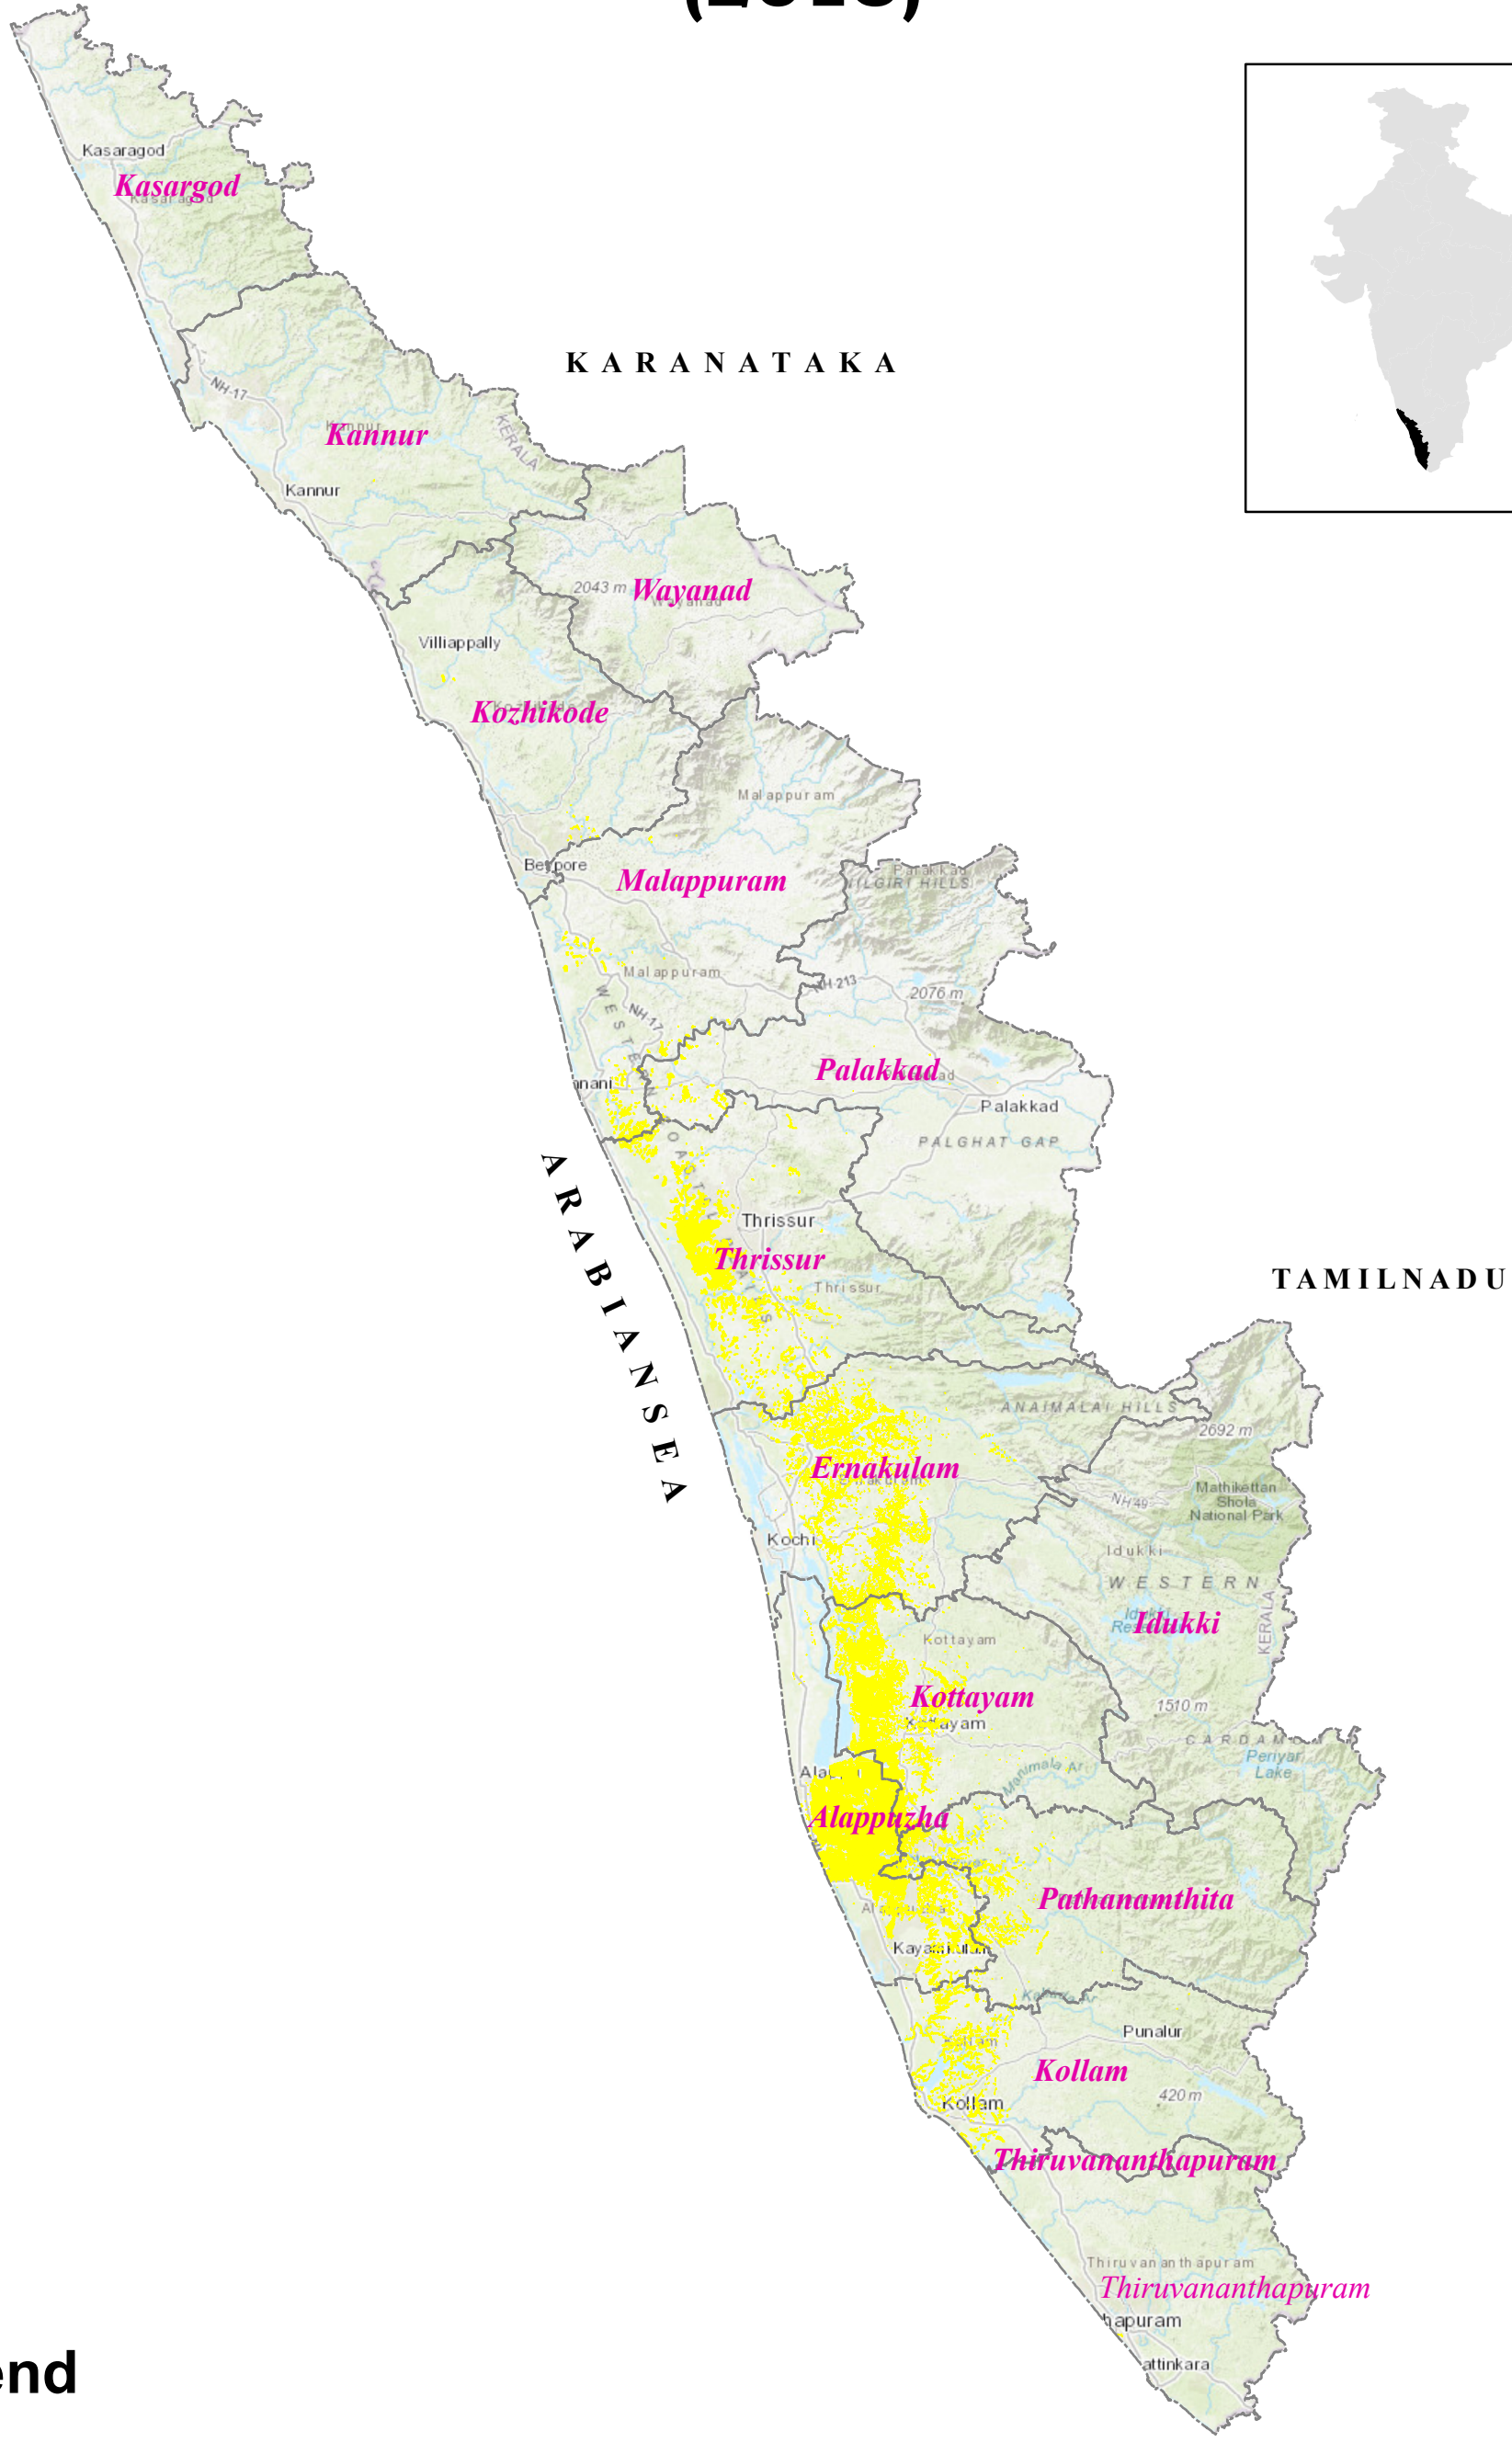

FLOOD INUNDATION (2018)

Legend

-  District Boundary
-  Flood Inundation Area

Sources : NRSC