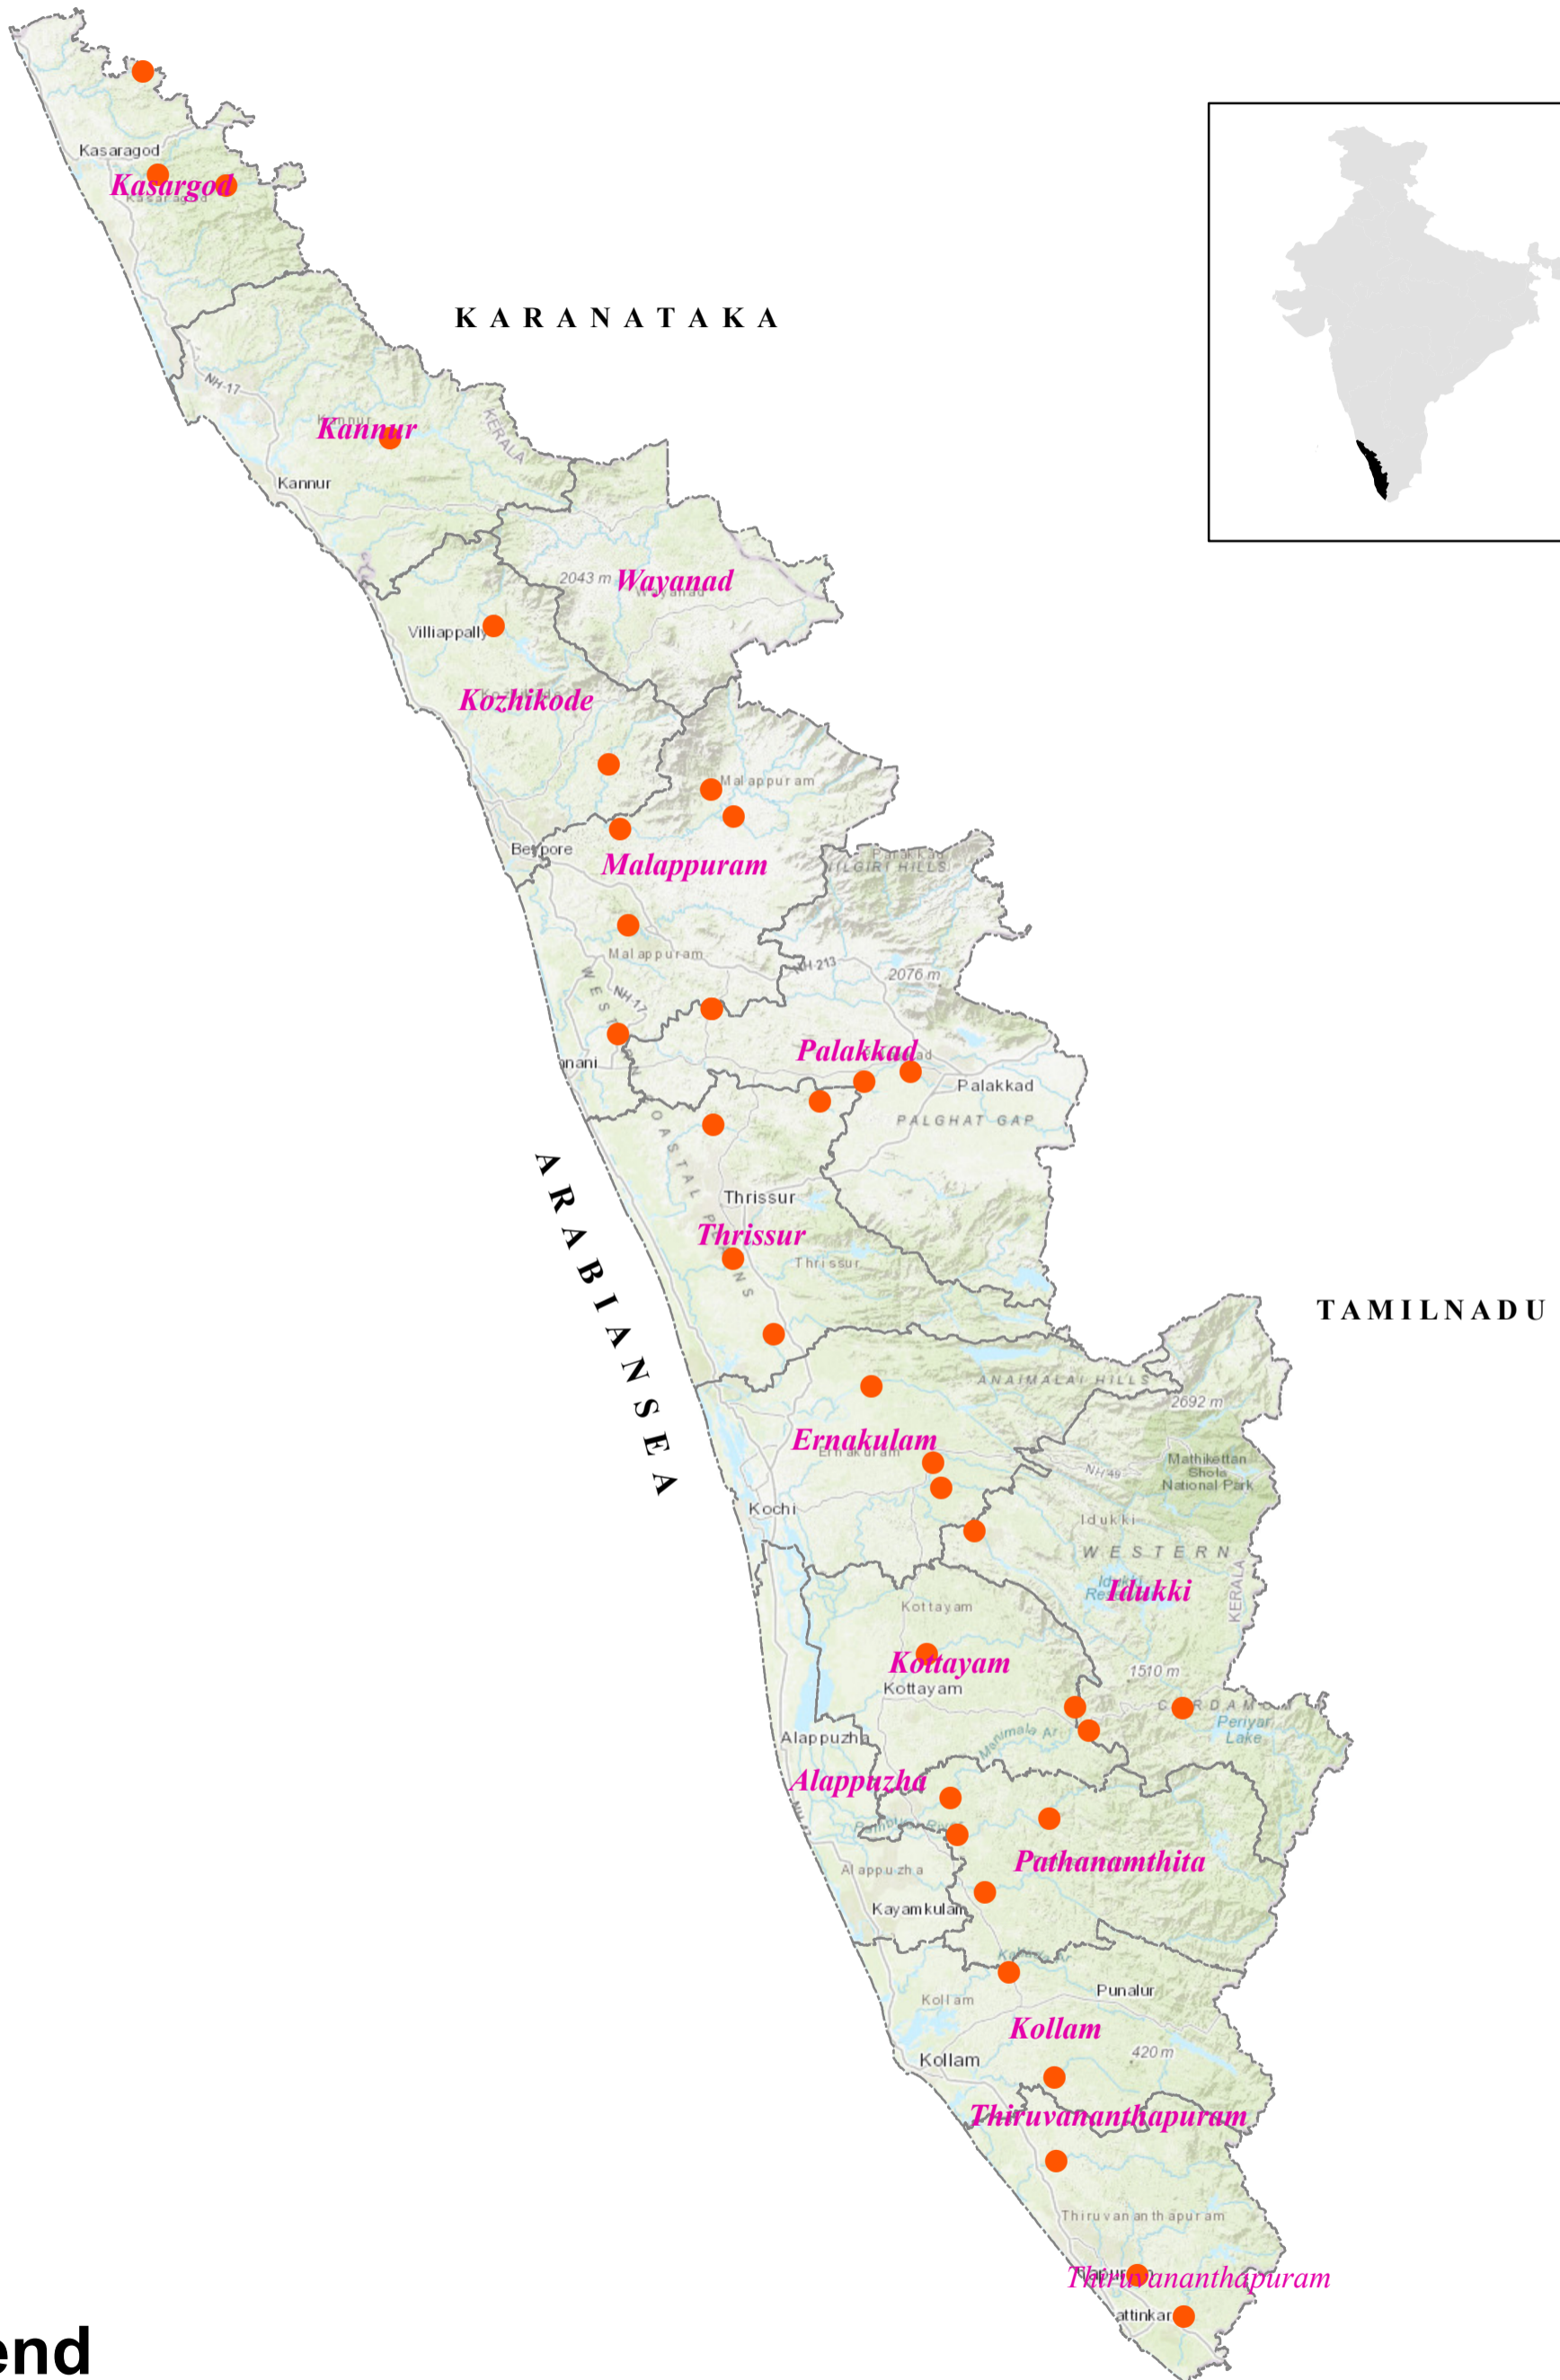

RIVER GAUGE STATIONS

Legend

● River Gauges (CWC)

□ District Boundary

Sources : CWC

KSEOC, KSDMA
External boundaries are not verified. Reference purpose only.