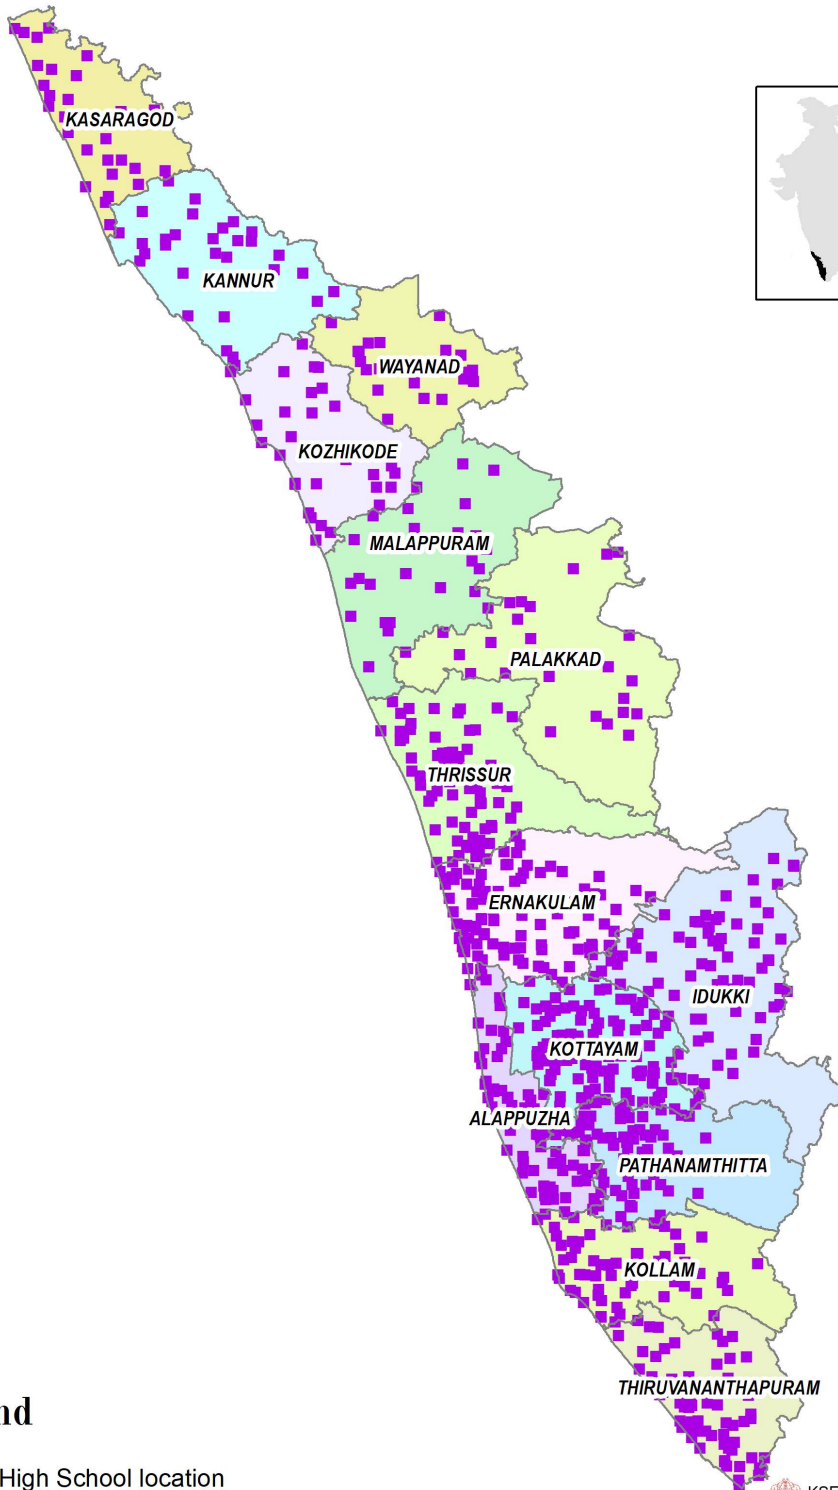

COVID - 19

KERALA

# HIGH SCHOOL LOCATIONS

## Legend

■ High School location

□ District Boundary

COVID - 19

KERALA

## Legend

■ UP School

□ District Boundary